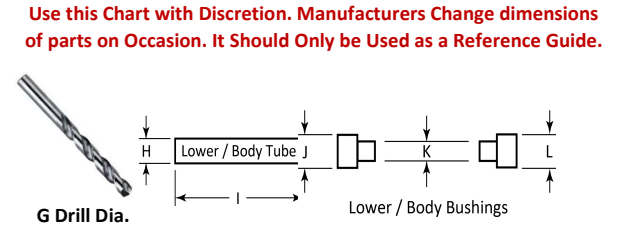

Use this Chart with Discretion. Manufacturers Change dimensions of parts on Occasion. It Should Only be Used as a Reference Guide.

Kit Supplier	Kit Description	Upper / Cap Tube			Upper / Cap Bushings			Lower / Body Tube			Lower / Body Bushings		
		A Drill Dia.	B Dia.	C Length	D Dia.	E Dia.	F Dia.	G Drill Dia.	H Dia.	I Length	J Dia.	K Dia.	L Dia.
Timber Bits	Seam Ripper (OLD)	8mm	7.9mm	79.5mm	10.4mm	7.3mm	10.4mm	x	x	x	x	x	x
Timber Bits	Sierra Twist BP - Excutive & Stylus	10.5mm	10.4mm	56.1mm	12mm	11.6mm	12mm	x	x	x	x	x	x
Timber Bits	Slimline Twist BP - Fancy	7mm	6.8mm	51.7mm	8.6mm	x	8.6mm	7mm	6.8mm	51.7mm	8.6mm	x	8.6mm
Timber Bits	Slimline Twist BP - Stylus	7mm	6.8mm	51.7mm	8.6mm	x	8.6mm	7mm	6.8mm	51.7mm	8.6mm	x	8.6mm
Timber Bits	Slimline Click Pencil - Fancy	7mm	6.8mm	51.7mm	8.6mm	x	8.6mm	7mm	6.8mm	51.7mm	8.6mm	x	8.6mm
Timber Bits	SN Screw Cap RB & FP aka SN Gentleman's	14.7mm	14.5mm	52mm	16.6mm	13.7mm	16.6mm	11.7mm	11.5mm	60mm	15.2mm	10.9mm	13.4mm
Timber Bits	Stylus Charm with Plug	7mm	6.8mm	32.2mm	8.6mm	x	8.6mm	x	x	x	x	x	x
Timber Bits	Traditional Screw Cap RB & FP	10mm	9.8mm	55.3mm	11.5mm	9.1mm	11.5mm	10mm	9.8mm	81.9mm	11.5mm	9.1mm	11.5mm

Averaged Bushing Diameter Size was used to determine Category Sizing: Slim = (7.65 - 10.16) mm Dia. Medium = (10.19 - 12.70) mm Dia. Large = (12.73 - 15.24) mm Dia. Extra Large = (15.27 - 17.78) mm Dia.