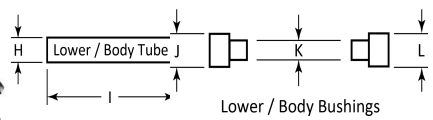

A Drill Dia.

G Drill Dia.

Use this Chart with Discretion. Manufacturers Change dimensions of parts on Occasion. It Should Only be Used as a Reference Guide.

Kit Supplier	Kit Description	Upper / Cap Tube			Upper / Cap Bushings			Lower / Body Tube			Lower / Body Bushings		
		A Drill Dia.	B Dia.	C Length	D Dia.	E Dia.	F Dia.	G Drill Dia.	H Dia.	I Length	J Dia.	K Dia.	L Dia.
Timber Bits	.50 Caliber Twist BP	7mm	6.8mm	63.8mm	14.5mm	x	9.4mm	x	x	x	x	x	x
Timber Bits	BA Screw Cap RB aka Baron II	11.9mm	11.5mm	46mm	13.6mm	10.9mm	13.6mm	10mm	9.8mm	53mm	12.2mm	9.1mm	12.2mm
Timber Bits	Bolt Action BP	Metal Cap	x	x	x	x	x	9.5mm	9.3mm	48.6mm	11.9mm	8.7mm	11.9mm
Timber Bits	Bolt Action BP - Mini	Metal Cap	x	x	x	x	x	9.5mm	9.3mm	35mm	11.9mm	8.7mm	11.9mm
Timber Bits	Broad 7mm BP - Streamline	7mm	6.8mm	51.7mm	9mm	x	11mm	7mm	6.8mm	51.7mm	11mm	x	8.5mm
Timber Bits	Bromello Screw Cap RB	13.5mm	13mm	43.2mm	15mm	12.5mm	15mm	11.7mm	11.5mm	50mm	13.7mm	10.9mm	13.1mm
Timber Bits	Bullet Twist BP	8.2mm	8mm	48mm	11.8mm	7.4mm	11.8mm	Bullet	x	x	x	x	x
Timber Bits	Castella Screw Cap RB & FP aka JR Gent II	12.5mm	12.3mm	48.2mm	14.4mm	11.5mm	14.4mm	10.5mm	10.2mm	53.2mm	13mm	9.8mm	12.2mm
Timber Bits	Cigar Twist BP	10mm	9.8mm	48.6mm	12.1mm	9.1mm	14.6mm	10mm	9.8mm	52.5mm	13.4mm	9.1mm	11.6mm
Timber Bits	Cigar Screw Cap RB - Americana	10mm	9.8mm	48.5mm	12.6mm	9.1mm	12.6mm	10mm	9.8mm	52.5mm	11.4mm	9.1mm	11.4mm
Timber Bits	Executive Clicker BP	9.5mm	9.3mm	104.2mm	11.3mm	8.7mm	11.3mm	x	x	x	x	x	x
Timber Bits	Elegant Beauty Twist BP - Australiana	9mm	8.9mm	49.3mm	11.9mm	8.3mm	11.9mm	x	x	x	x	x	x
Timber Bits	European Twist BP	7mm	6.8mm	53mm	10.3mm	x	13/10.3mm	7mm	6.8mm	60mm	10.8mm	x	9.1mm
Timber Bits	Hour Glass Screw Cap BP	12.5mm	12.3mm	51.1mm	20mm	11.5mm	14.4mm	10.5mm	10.2mm	74.1mm	14.4mm	9.8mm	17mm
Timber Bits	JB Screw Cap RB & FP aka JB Gent	12.5mm	12.3mm	46.2mm	14.2mm	11.5mm	14.2mm	10.5mm	10.2mm	53.4mm	12.8mm	9.8mm	12.4mm
Timber Bits	Keyring Kit	7mm	6.8mm	53.3mm	8.6mm	x	8.6mm	x	x	x	x	x	x
Timber Bits	Keyring BP	7mm	6.8mm	32.1mm	8.6mm	x	8.6mm	7mm	6.8mm	32.1mm	8.6mm	x	8.6mm
Timber Bits	Keyring Kit - PIII Holder	14.5mm	14.3mm	37.6mm	16.1mm	13.3mm	16.1mm	x	x	x	x	x	x
Timber Bits	Keyring Kit - Toothpick	10mm	9.8mm	58.1mm	12.4mm	9.1mm	12.4mm	x	x	x	x	x	x
Timber Bits	Knight Twist BP	9.5mm	9.3mm	72.2mm	11.5mm	8.7mm	13mm	x	x	x	x	x	x
Timber Bits	Lucida Twist BP	9mm	8.9mm	49.3mm	11.9mm	8.3mm	11.9mm	x	x	x	x	x	x
Timber Bits	Mark 2 Bolt Action BP	Metal Cap	x	x	x	x	x	9.5mm	9.3mm	51.2mm	11.9mm	8.7mm	11.9mm
Timber Bits	Monogram Bolt Action BP - Stylus	Metal Cap	x	x	x	x	x	8mm	7.9mm	63.6mm	10.8mm	7.3mm	10.8mm
Timber Bits	Panama Click BP - Stylus	Metal Cap	x	x	x	x	x	10.3mm	10mm	67.2mm	?	?	?
Timber Bits	Perfume Pen Kit Applicator	8mm	7.9mm	25.1mm	10.2mm	7.3mm	10.2mm	8mm	7.9mm	74.1mm	10.2mm	7.3mm	10.2mm
Timber Bits	Polaris Twist BP Kits	9.5mm	9.3mm	71.5mm	12.6mm	8.7mm	11.5mm	x	x	x	x	x	x
Timber Bits	Pristina Screw Cap RB & FP	13mm	12.6mm	45mm	14.6mm	12mm	14.6mm	11.9mm	11.6mm	56.2mm	13.2mm	11mm	13.2mm
Timber Bits	Roman Blingless Harvest Screw Cap RB & FP	13.1mm	13mm	43mm	15mm	12.4mm	15mm	12.3mm	12mm	50mm	13.6mm	11.4mm	13.6mm
Timber Bits	Roman Harvest Screw Cap RB & FP	13.1mm	13mm	43mm	15mm	12.4mm	15mm	12.3mm	12mm	50mm	13.6mm	11.4mm	13.6mm
Timber Bits	SD Screw Cap RB & FP aka Sedona	11.9mm	11.5mm	46mm	13.6mm	10.9mm	13.6mm	10mm	9.8mm	53mm	12.2mm	9.1mm	12.2mm
Timber Bits	Seam Ripper (NEW)	8mm	7.9mm	79.5mm	10.4mm	7.3mm	10.4mm	x	x	x	x	x	x