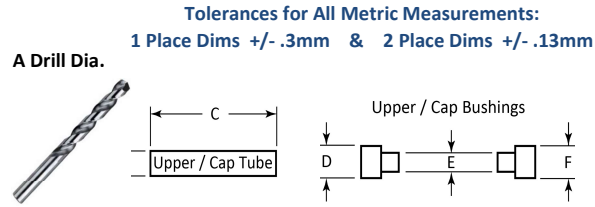

Use this Chart with Discretion. Manufacturers Change dimensions of parts on Occasion. It Should Only be Used as a Reference Guide.

Kit Supplier	Kit Description	Upper / Cap Tube			Upper / Cap Bushings			Lower / Body Tube			Lower / Body Bushings		
		A Drill Dia.	B Dia.	C Length	D Dia.	E Dia.	F Dia.	G Drill Dia.	H Dia.	I Length	J Dia.	K Dia.	L Dia.
Timber Bits	Seam Ripper (OLD)	8mm	7.9mm	79.5mm	10.4mm	7.3mm	10.4mm	x	x	x	x	x	x
Timber Bits	Sierra Twist BP - Excutive & Stylus	10.5mm	10.4mm	56.1mm	12mm	11.6mm	12mm	x	x	x	x	x	x
Timber Bits	Slimline Twist BP - Fancy	7mm	6.8mm	51.7mm	8.6mm	x	8.6mm	7mm	6.8mm	51.7mm	8.6mm	x	8.6mm
Timber Bits	Slimline Twist BP - Stylus	7mm	6.8mm	51.7mm	8.6mm	x	8.6mm	7mm	6.8mm	51.7mm	8.6mm	x	8.6mm
Timber Bits	Slimline Click Pencil - Fancy	7mm	6.8mm	51.7mm	8.6mm	x	8.6mm	7mm	6.8mm	51.7mm	8.6mm	x	8.6mm
Timber Bits	SN Screw Cap RB & FP aka SN Gentleman's	14.7mm	14.5mm	52mm	16.6mm	13.7mm	16.6mm	11.7mm	11.5mm	60mm	15.2mm	10.9mm	13.4mm
Timber Bits	Stylus Charm with Plug	7mm	6.8mm	32.2mm	8.6mm	x	8.6mm	x	x	x	x	x	x
Timber Bits	Traditional Screw Cap RB & FP	10mm	9.8mm	55.3mm	11.5mm	9.1mm	11.5mm	10mm	9.8mm	81.9mm	11.5mm	9.1mm	11.5mm

Averaged Bushing Diameter Size was used to determine Category Sizing: Slim = (7.65 - 10.16) mm Dia. Medium = (10.19 - 12.70) mm Dia. Large = (12.73 - 15.24) mm Dia. Extra Large = (15.27 - 17.78) mm Dia.