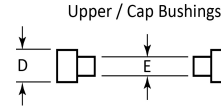

A Drill Dia.

G Drill Dia.

Use this Chart with Discretion. Manufacturers Change dimensions of parts on Occasion. It Should Only be Used as a Reference Guide.

Kit Supplier	Kit Description	Upper / Cap Tube			Upper / Cap Bushings			Lower / Body Tube			Lower / Body Bushings		
		A Drill Dia.	B Dia.	C Length	D Dia.	E Dia.	F Dia.	G Drill Dia.	H Dia.	I Length	J Dia.	K Dia.	L Dia.
Timber Bits	.50 Caliber Twist BP	7mm	6.8mm	63.8mm	14.5mm	x	9.4mm	x	x	x	x	x	x
Timber Bits	BA Screw Cap RB aka Baron II	11.9mm	11.5mm	46mm	13.6mm	10.9mm	13.6mm	10mm	9.8mm	53mm	12.2mm	9.1mm	12.2mm
Timber Bits	Bolt Action BP	Metal Cap	x	x	x	x	x	9.5mm	9.3mm	48.6mm	11.9mm	8.7mm	11.9mm
Timber Bits	Bolt Action BP - Mini	Metal Cap	x	x	x	x	x	9.5mm	9.3mm	35mm	11.9mm	8.7mm	11.9mm
Timber Bits	Broad 7mm BP - Streamline	7mm	6.8mm	51.7mm	9mm	x	11mm	7mm	6.8mm	51.7mm	11mm	x	8.5mm
Timber Bits	Bromello Screw Cap RB	13.5mm	13mm	43.2mm	15mm	12.5mm	15mm	11.7mm	11.5mm	50mm	13.7mm	10.9mm	13.1mm
Timber Bits	Bullet Twist BP	8.2mm	8mm	48mm	11.8mm	7.4mm	11.8mm	Bullet	x	x	x	x	x
Timber Bits	Castella Screw Cap RB & FP aka JR Gent II	12.5mm	12.3mm	48.2mm	14.4mm	11.5mm	14.4mm	10.5mm	10.2mm	53.2mm	13mm	9.8mm	12.2mm
Timber Bits	Cigar Twist BP	10mm	9.8mm	48.6mm	12.1mm	9.1mm	14.6mm	10mm	9.8mm	52.5mm	13.4mm	9.1mm	11.6mm
Timber Bits	Cigar Screw Cap RB - Americana	10mm	9.8mm	48.5mm	12.6mm	9.1mm	12.6mm	10mm	9.8mm	52.5mm	11.4mm	9.1mm	11.4mm
Timber Bits	Executive Clicker BP	9.5mm	9.3mm	104.2mm	11.3mm	8.7mm	11.3mm	x	x	x	x	x	x
Timber Bits	Elegant Beauty Twist BP - Australiana	9mm	8.9mm	49.3mm	11.9mm	8.3mm	11.9mm	x	x	x	x	x	x
Timber Bits	European Twist BP	7mm	6.8mm	53mm	10.3mm	x	13/10.3mm	7mm	6.8mm	60mm	10.8mm	x	9.1mm
Timber Bits	Hour Glass Screw Cap BP	12.5mm	12.3mm	51.1mm	20mm	11.5mm	14.4mm	10.5mm	10.2mm	74.1mm	14.4mm	9.8mm	17mm
Timber Bits	JB Screw Cap RB & FP aka JB Gent	12.5mm	12.3mm	46.2mm	14.2mm	11.5mm	14.2mm	10.5mm	10.2mm	53.4mm	12.8mm	9.8mm	12.4mm
Timber Bits	Keyring Kit	7mm	6.8mm	53.3mm	8.6mm	x	8.6mm	x	x	x	x	x	x
Timber Bits	Keyring BP	7mm	6.8mm	32.1mm	8.6mm	x	8.6mm	7mm	6.8mm	32.1mm	8.6mm	x	8.6mm
Timber Bits	Keyring Kit - PIII Holder	14.5mm	14.3mm	37.6mm	16.1mm	13.3mm	16.1mm	x	x	x	x	x	x
Timber Bits	Keyring Kit - Toothpick	10mm	9.8mm	58.1mm	12.4mm	9.1mm	12.4mm	x	x	x	x	x	x
Timber Bits	Knight Twist BP	9.5mm	9.3mm	72.2mm	11.5mm	8.7mm	13mm	x	x	x	x	x	x
Timber Bits	Lucida Twist BP	9mm	8.9mm	49.3mm	11.9mm	8.3mm	11.9mm	x	x	x	x	x	x
Timber Bits	Mark 2 Bolt Action BP	Metal Cap	x	x	x	x	x	9.5mm	9.3mm	51.2mm	11.9mm	8.7mm	11.9mm
Timber Bits	Monogram Bolt Action BP - Stylus	Metal Cap	x	x	x	x	x	8mm	7.9mm	63.6mm	10.8mm	7.3mm	10.8mm
Timber Bits	Panama Click BP - Stylus	Metal Cap	x	x	x	x	x	10.3mm	10mm	67.2mm	?	?	?
Timber Bits	Perfume Pen Kit Applicator	8mm	7.9mm	25.1mm	10.2mm	7.3mm	10.2mm	8mm	7.9mm	74.1mm	10.2mm	7.3mm	10.2mm
Timber Bits	Polaris Twist BP Kits	9.5mm	9.3mm	71.5mm	12.6mm	8.7mm	11.5mm	x	x	x	x	x	x
Timber Bits	Pristina Screw Cap RB & FP	13mm	12.6mm	45mm	14.6mm	12mm	14.6mm	11.9mm	11.6mm	56.2mm	13.2mm	11mm	13.2mm
Timber Bits	Roman Blingless Harvest Screw Cap RB & FP	13.1mm	13mm	43mm	15mm	12.4mm	15mm	12.3mm	12mm	50mm	13.6mm	11.4mm	13.6mm
Timber Bits	Roman Harvest Screw Cap RB & FP	13.1mm	13mm	43mm	15mm	12.4mm	15mm	12.3mm	12mm	50mm	13.6mm	11.4mm	13.6mm
Timber Bits	SD Screw Cap RB & FP aka Sedona	11.9mm	11.5mm	46mm	13.6mm	10.9mm	13.6mm	10mm	9.8mm	53mm	12.2mm	9.1mm	12.2mm
Timber Bits	Seam Ripper (NEW)	8mm	7.9mm	79.5mm	10.4mm	7.3mm	10.4mm	x	x	x	x	x	x